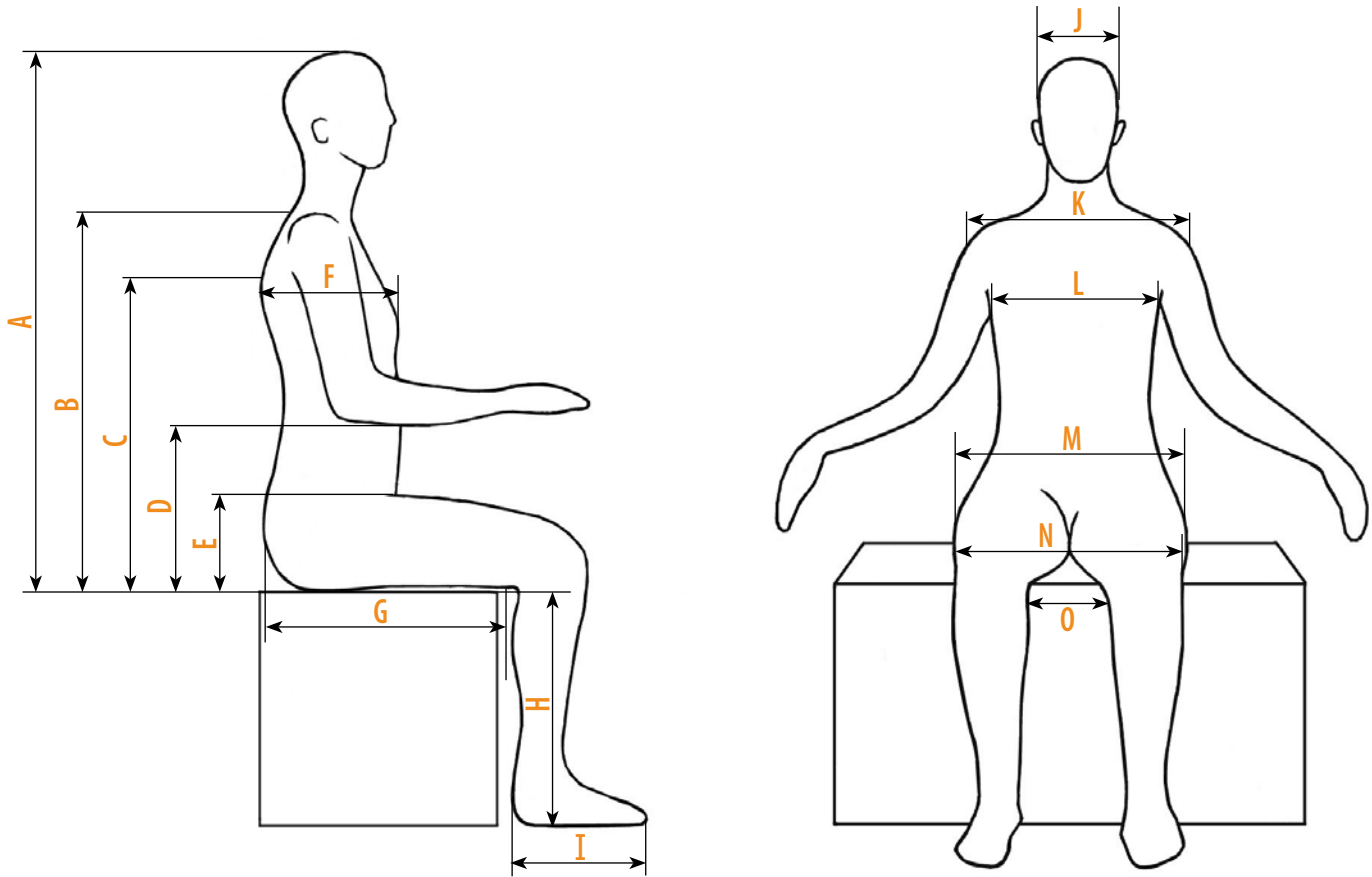

easy to order body dimensions chart

easy to order body dimensions chart

Body dimensions chart (mm)

A	Seat to top of head	
B	Seat to top of shoulder	
C	Seat to armpit	
D	Seat to elbow flexed at 90°	
E	Clearance height – seat to top of thigh	
F	Depth of thorax	
G	Upper leg length (backrest of seat to behind knee)	
H	Lower leg length (seat to floor height)	
I	Foot length (heel to toe with shoes on)	
J	Head width	
K	Shoulder width	
L	Chest width	
M	Hip width	
N	Width across knees	
O	Separation between knees	

Please provide actual body dimensions, not chair or other furniture dimensions.

Measurements should be taken with feet flat while sitting upright and supported.