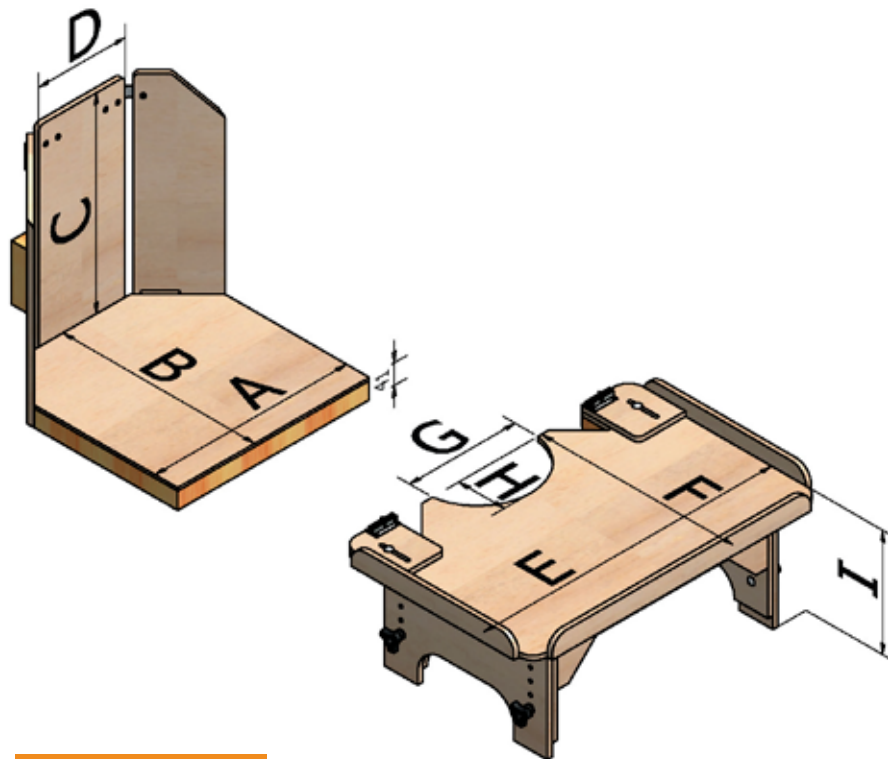

easy to order supportive seating

Kangaroo Corner Chair and Table

A corner chair for floor sitting with an adjustable-height table, for seating young children in a well-supported and functional long-sitting position. Generally to suit children up to primary school age.

Features

- the seat base is approximately 40mm off the floor
- the chair has a winged back support for shoulder protraction, with side panels at 45° to the centre back panel
- the chair includes a buckled pelvic belt with choice of width, and seat cushions with choice of thickness
- the table is height-adjustable and latches to the side of the winged panels
- lipped table edges help keep objects on the table

Options

- a removable, adjustable pommel
- covered cushions can be fitted to the back panels
- the seat base can be extended to the required length for long sitting

AGE GUIDE
18 months - 10 years